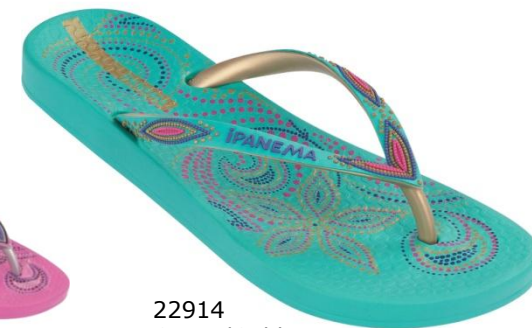

Availability: November 1st, 2012

22282
Metallic Blue

22021
Green

20089
Gold

20888
Bronze

21489
Silver

20766
Black

20907
Pink/Orange

Case pack: 02064 (5-1,6-2,7-3,8-3,9-2,10-1= 12 pairs)

Style: 80855 Henna

Wholesale: \$ 10.00 / S.R.P: \$ 25.00

Availability: November 1st, 2012

21425
Beige/Bronze

20445
Black/Green

20092
White/Blue

22913
Brown/Gold

22915
Pink/Silver

22914
Green/Gold

Case pack: 02064 (5-1,6-2,7-3,8-3,9-2,10-1= 12 pairs)

Style: 80869 Ana Fashion III

Wholesale: \$ 11.20 / S.R.P: \$ 28.00

Availability: December 1st, 2012

21711
Brown/Bronze